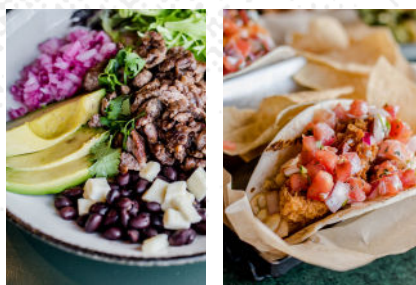

UPGRADE TO A HOMERUN ADD A DESSERT OR 2 DRINKS FOR $5!

FUNNEL CAKE FRIES

Powdered sugar, dipping sauce of chocolate cal. 770

TURTLE CHEESECAKE

Vanilla cheesecake, chocolate, caramel, pecans cal. 520

COOKIE LAVA SUNDAE

Huge chocolate chip cookie with warm chocolate fudge center, topped with vanilla ice cream, chocolate sauce, whipped cream cal. 1080