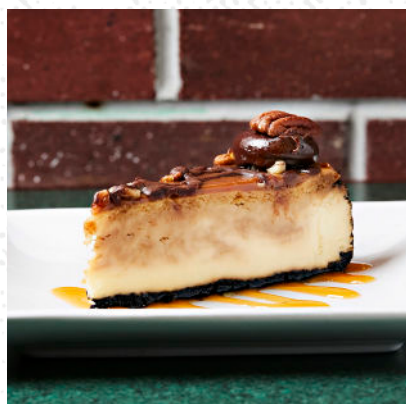

FUNNEL CAKE FRIES

Powdered sugar, dipping sauce of chocolate cal. 770

TURTLE CHEESECAKE

Vanilla cheesecake, chocolate, caramel, pecans cal. 520

COOKIE LAVA SUNDAE

Huge chocolate chip cookie with warm chocolate fudge center, topped with vanilla ice cream, chocolate sauce, whipped cream cal. 1080